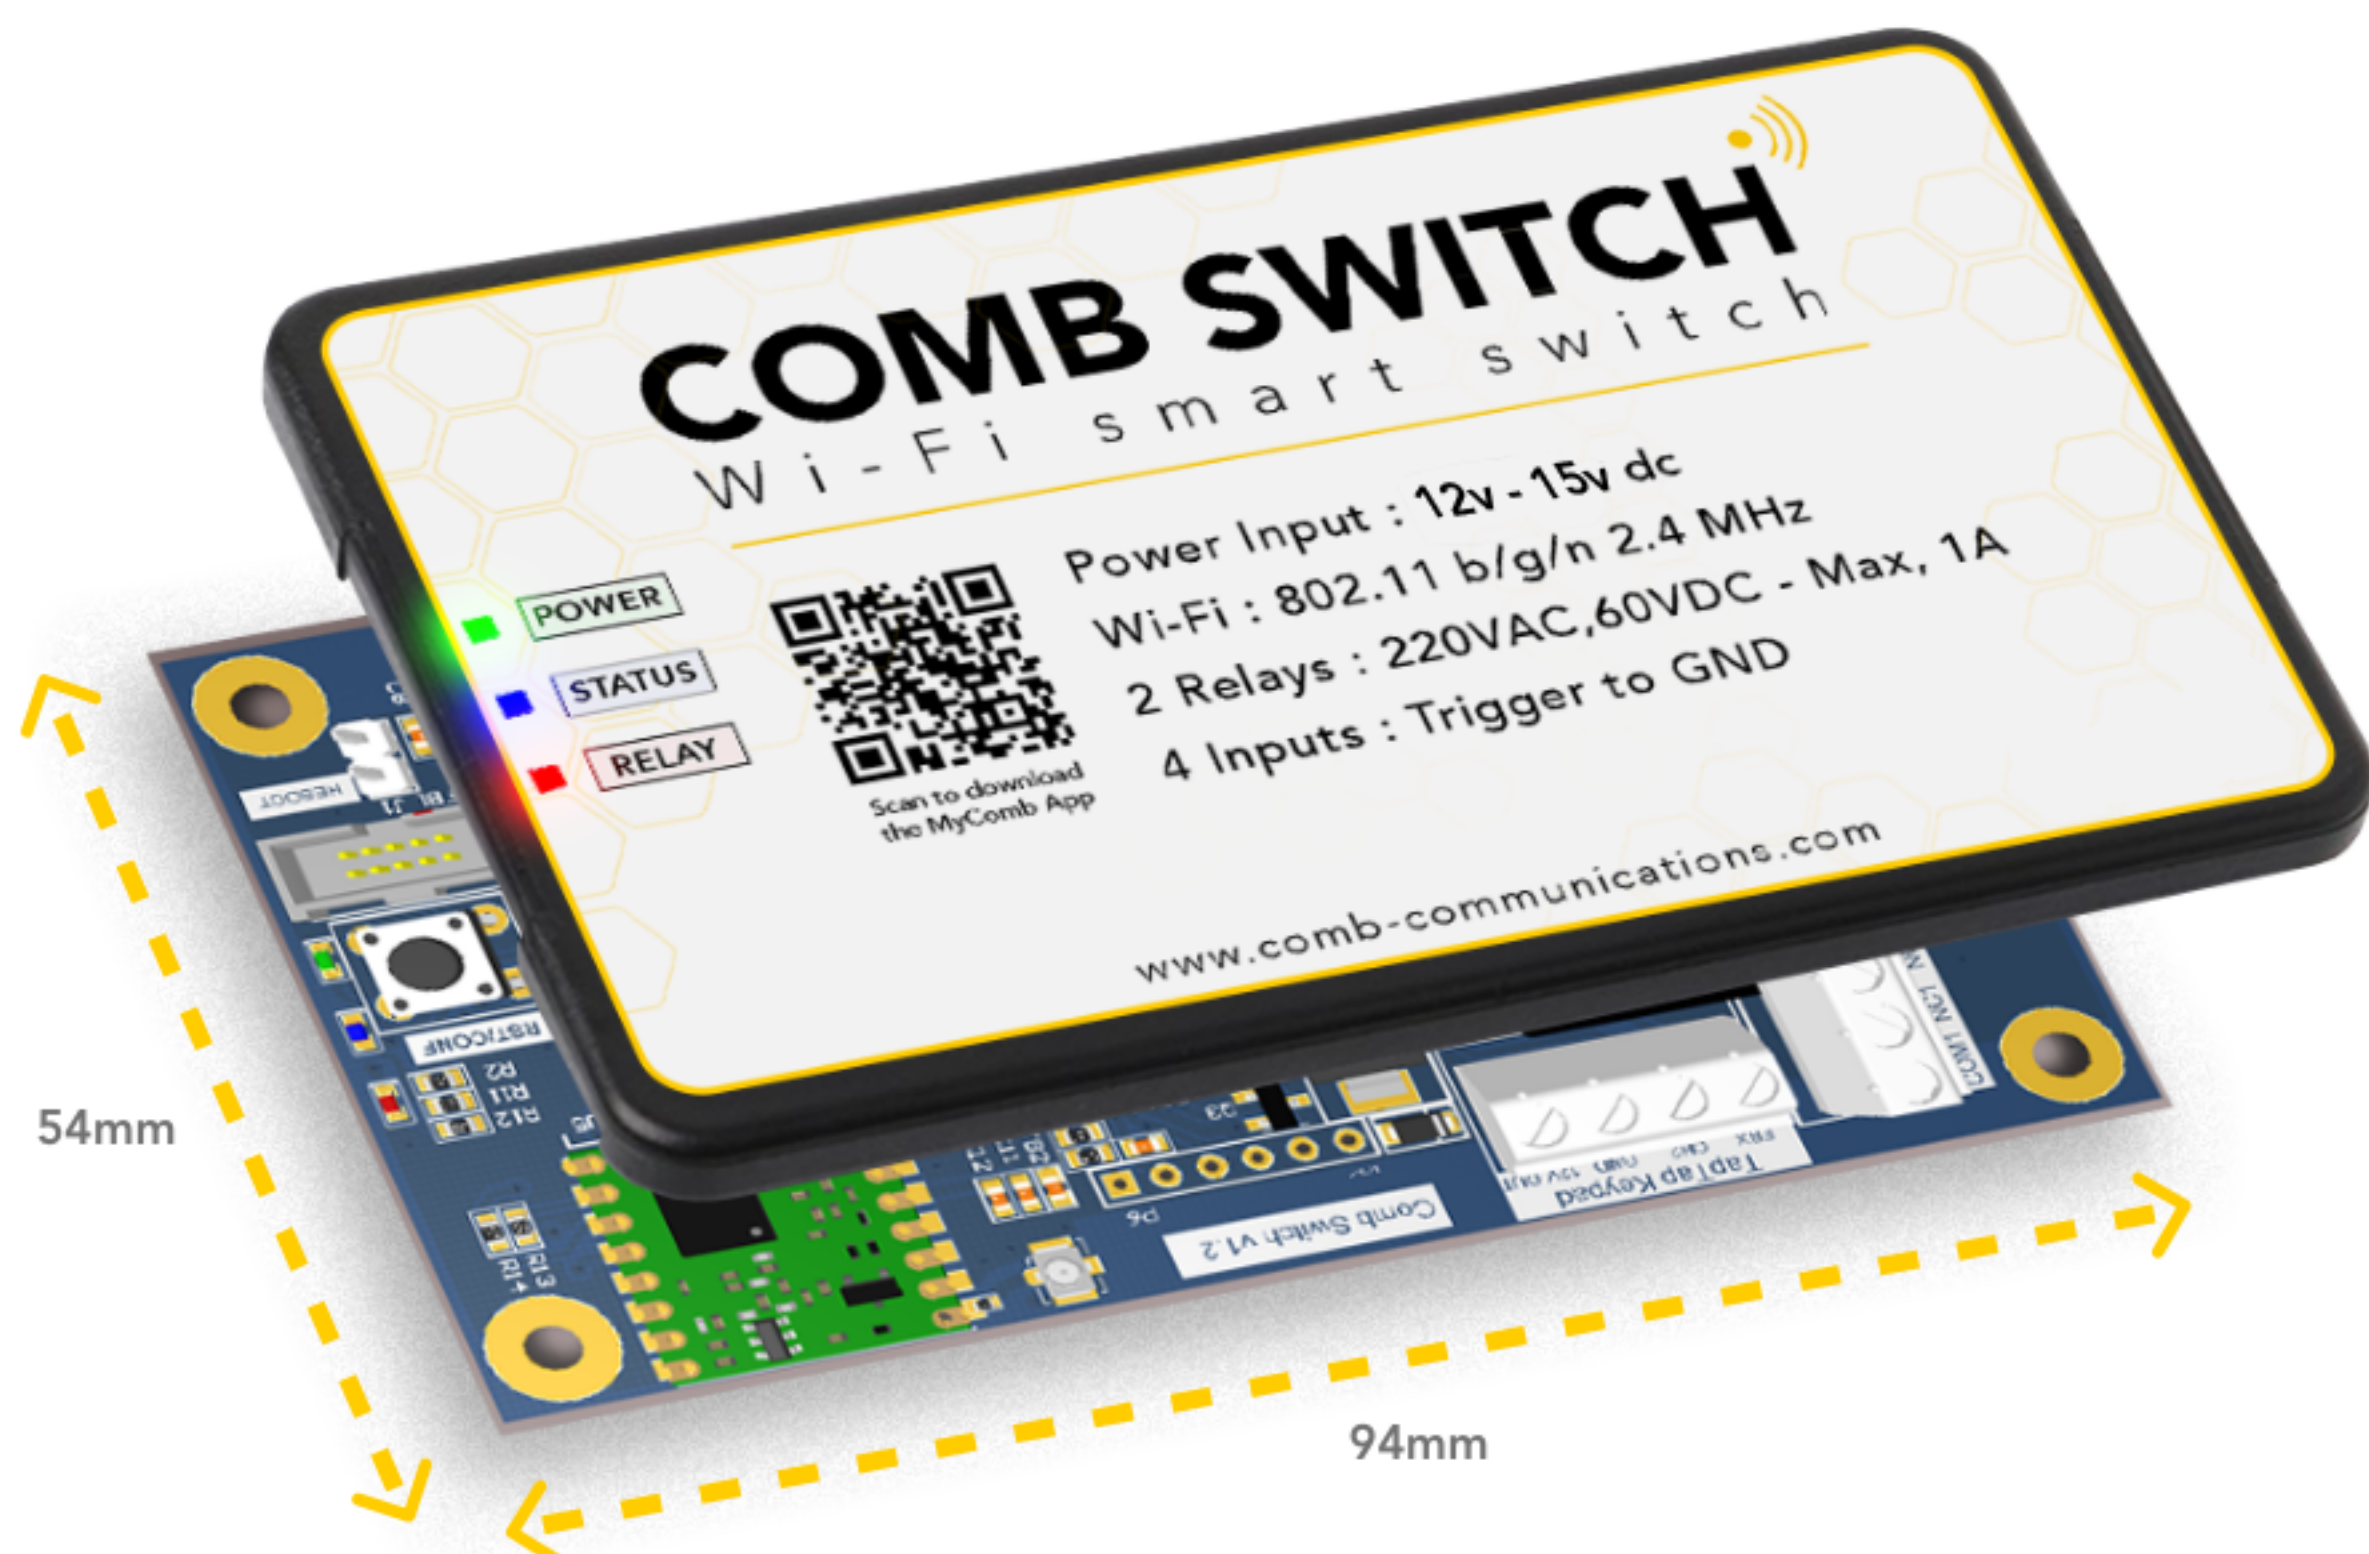

**COMB**  
COMMUNICATIONS

## COMB SWITCH - WIFI ENABLED DEVICE

Discover the Comb Switch, a compact yet powerful solution for access control! You can manage access points like garage doors, swimming pool entrances, storage units and much more. Elevate your access control with the Comb Switch today!

Real-time updates.

Temporary access pins with the integrated Tap-Tap keypad (**Requires the MyComb Mobile application and additional Comb Hardware**).

Gate opening functionality from Nova Remotes.

Gate opening functionality from the MyComb mobile application (**License fees for MyComb App may apply**).