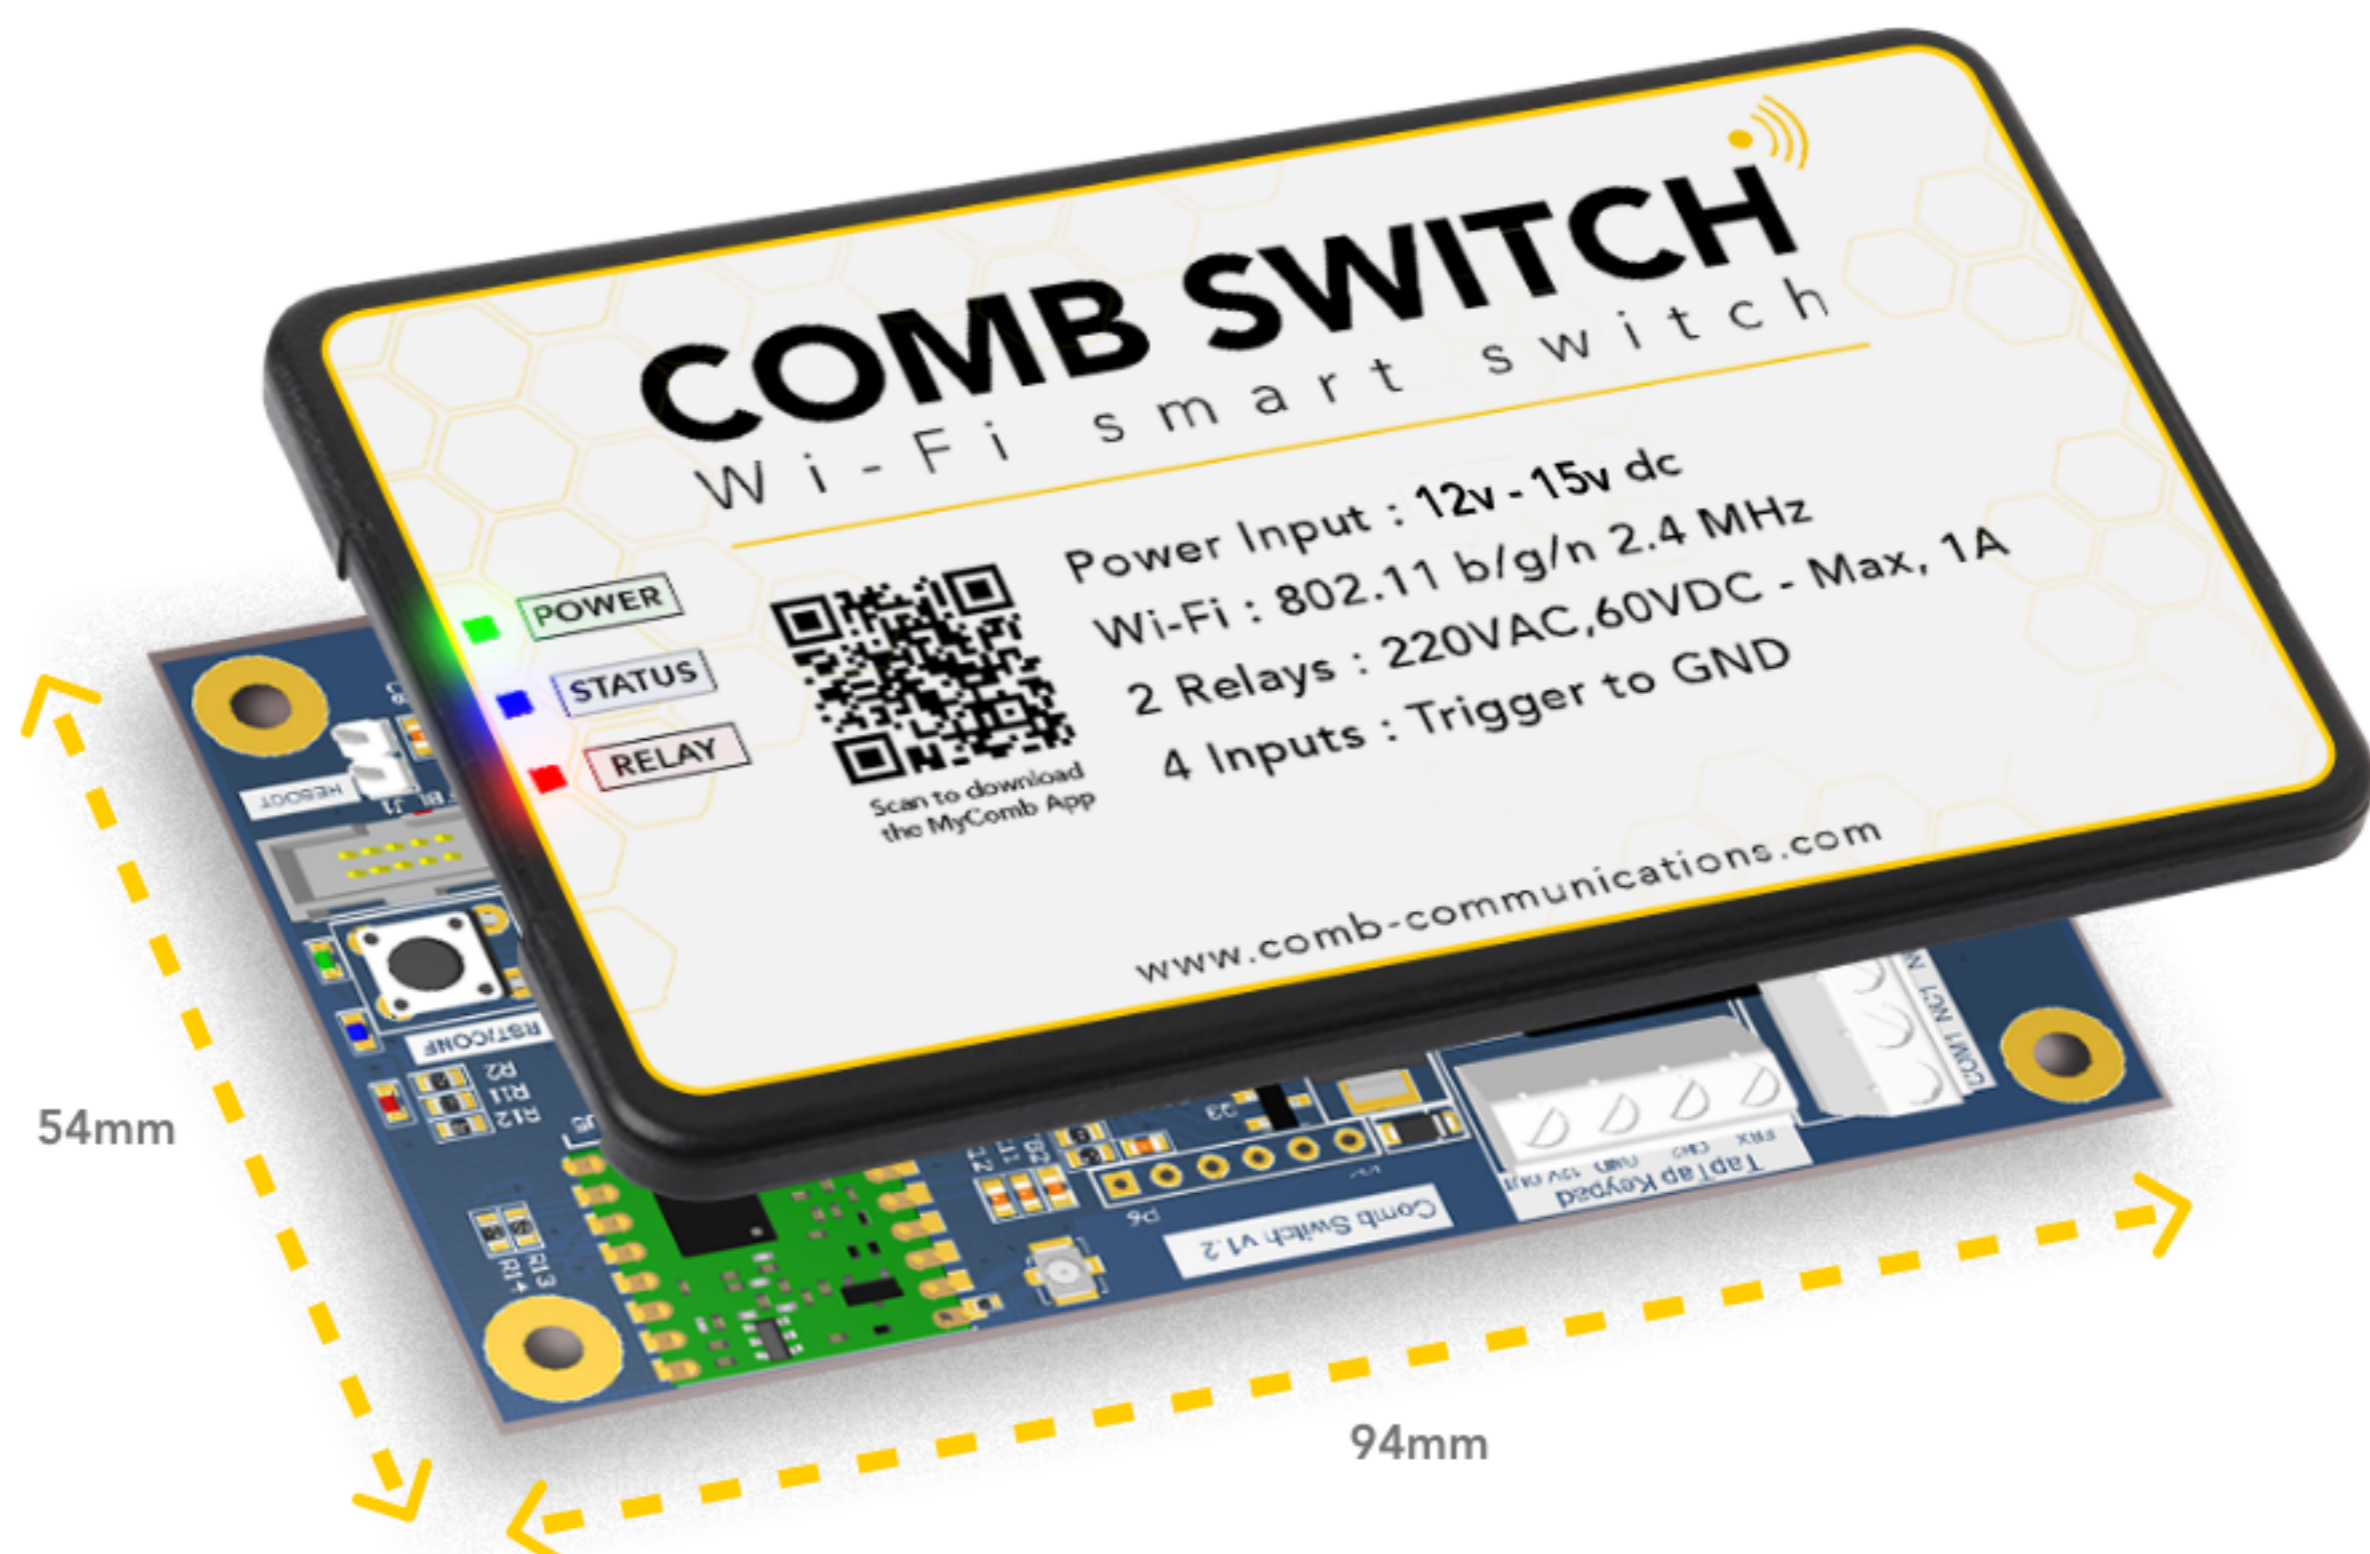

**COMB**  
COMMUNICATIONS

## COMB SWITCH - WIFI ENABLED DEVICE

Discover the Comb Switch, a compact yet powerful solution for access control! You can manage access points like garage doors, swimming pool entrances, storage units and much more. Elevate your access control with the Comb Switch today!

Real-time updates.

Temporary access pins with the integrated Tap-Tap keypad (**Requires the MyComb Mobile application and additional Comb Hardware**).

Gate opening functionality from Nova Remotes.

Gate opening functionality from the MyComb mobile application (**License fees for MyComb App may apply**).