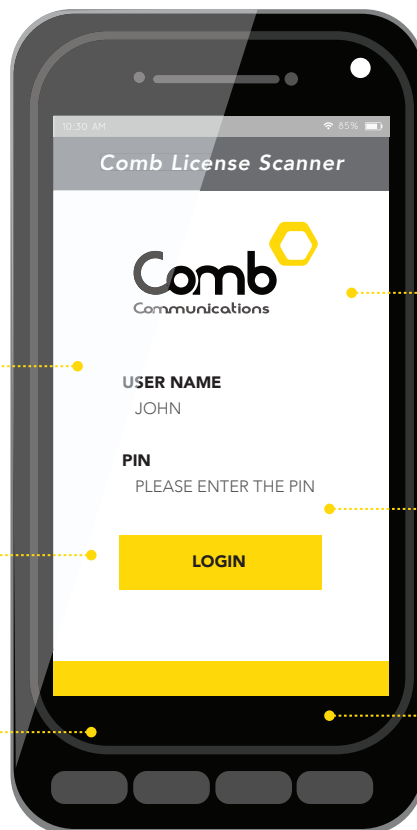

- **Auto logout**
  - Ensuring extended battery life
  - Ensures security for user when left unattended

- **Visitor purpose**
  - Pre-selected drop-down of reason for entry

- **Occupant Count**
  - Capability to log number of passengers per vehicle