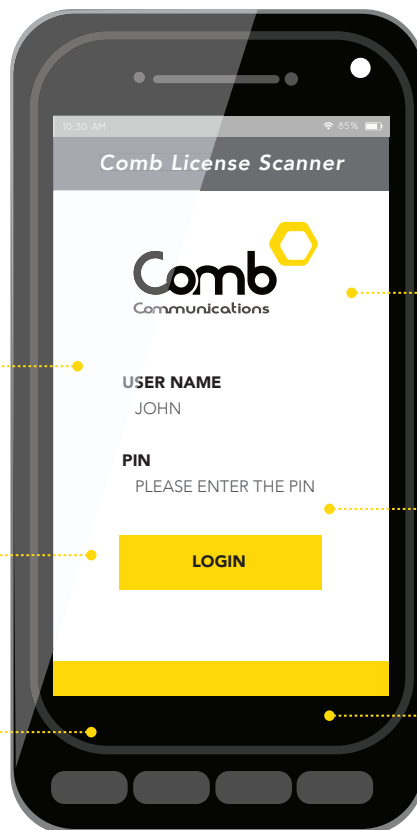

License Scanner

With a growing demand for more comprehensive IoT solutions in the Access management space, **Comb** have developed the software platform to ensure your scanner is not only as efficient as it could be from a functional point-of-view, but simple to use.

- Scan**
 - ID book
 - ID card
 - Vehicle license
 - Driver license
 - Passport
 - Any normal barcode identification

- Secure login via Pin code**
 - Unique PIN codes per user
 - Reports per device through **Comb Portal**

- Contact Number**
 - Ability to capture contact details of visitor

- Auto logout**
 - Ensuring extended battery life
 - Ensures security for user when left unattended

- Visitor purpose**
 - Pre-selected drop-down of reason for entry